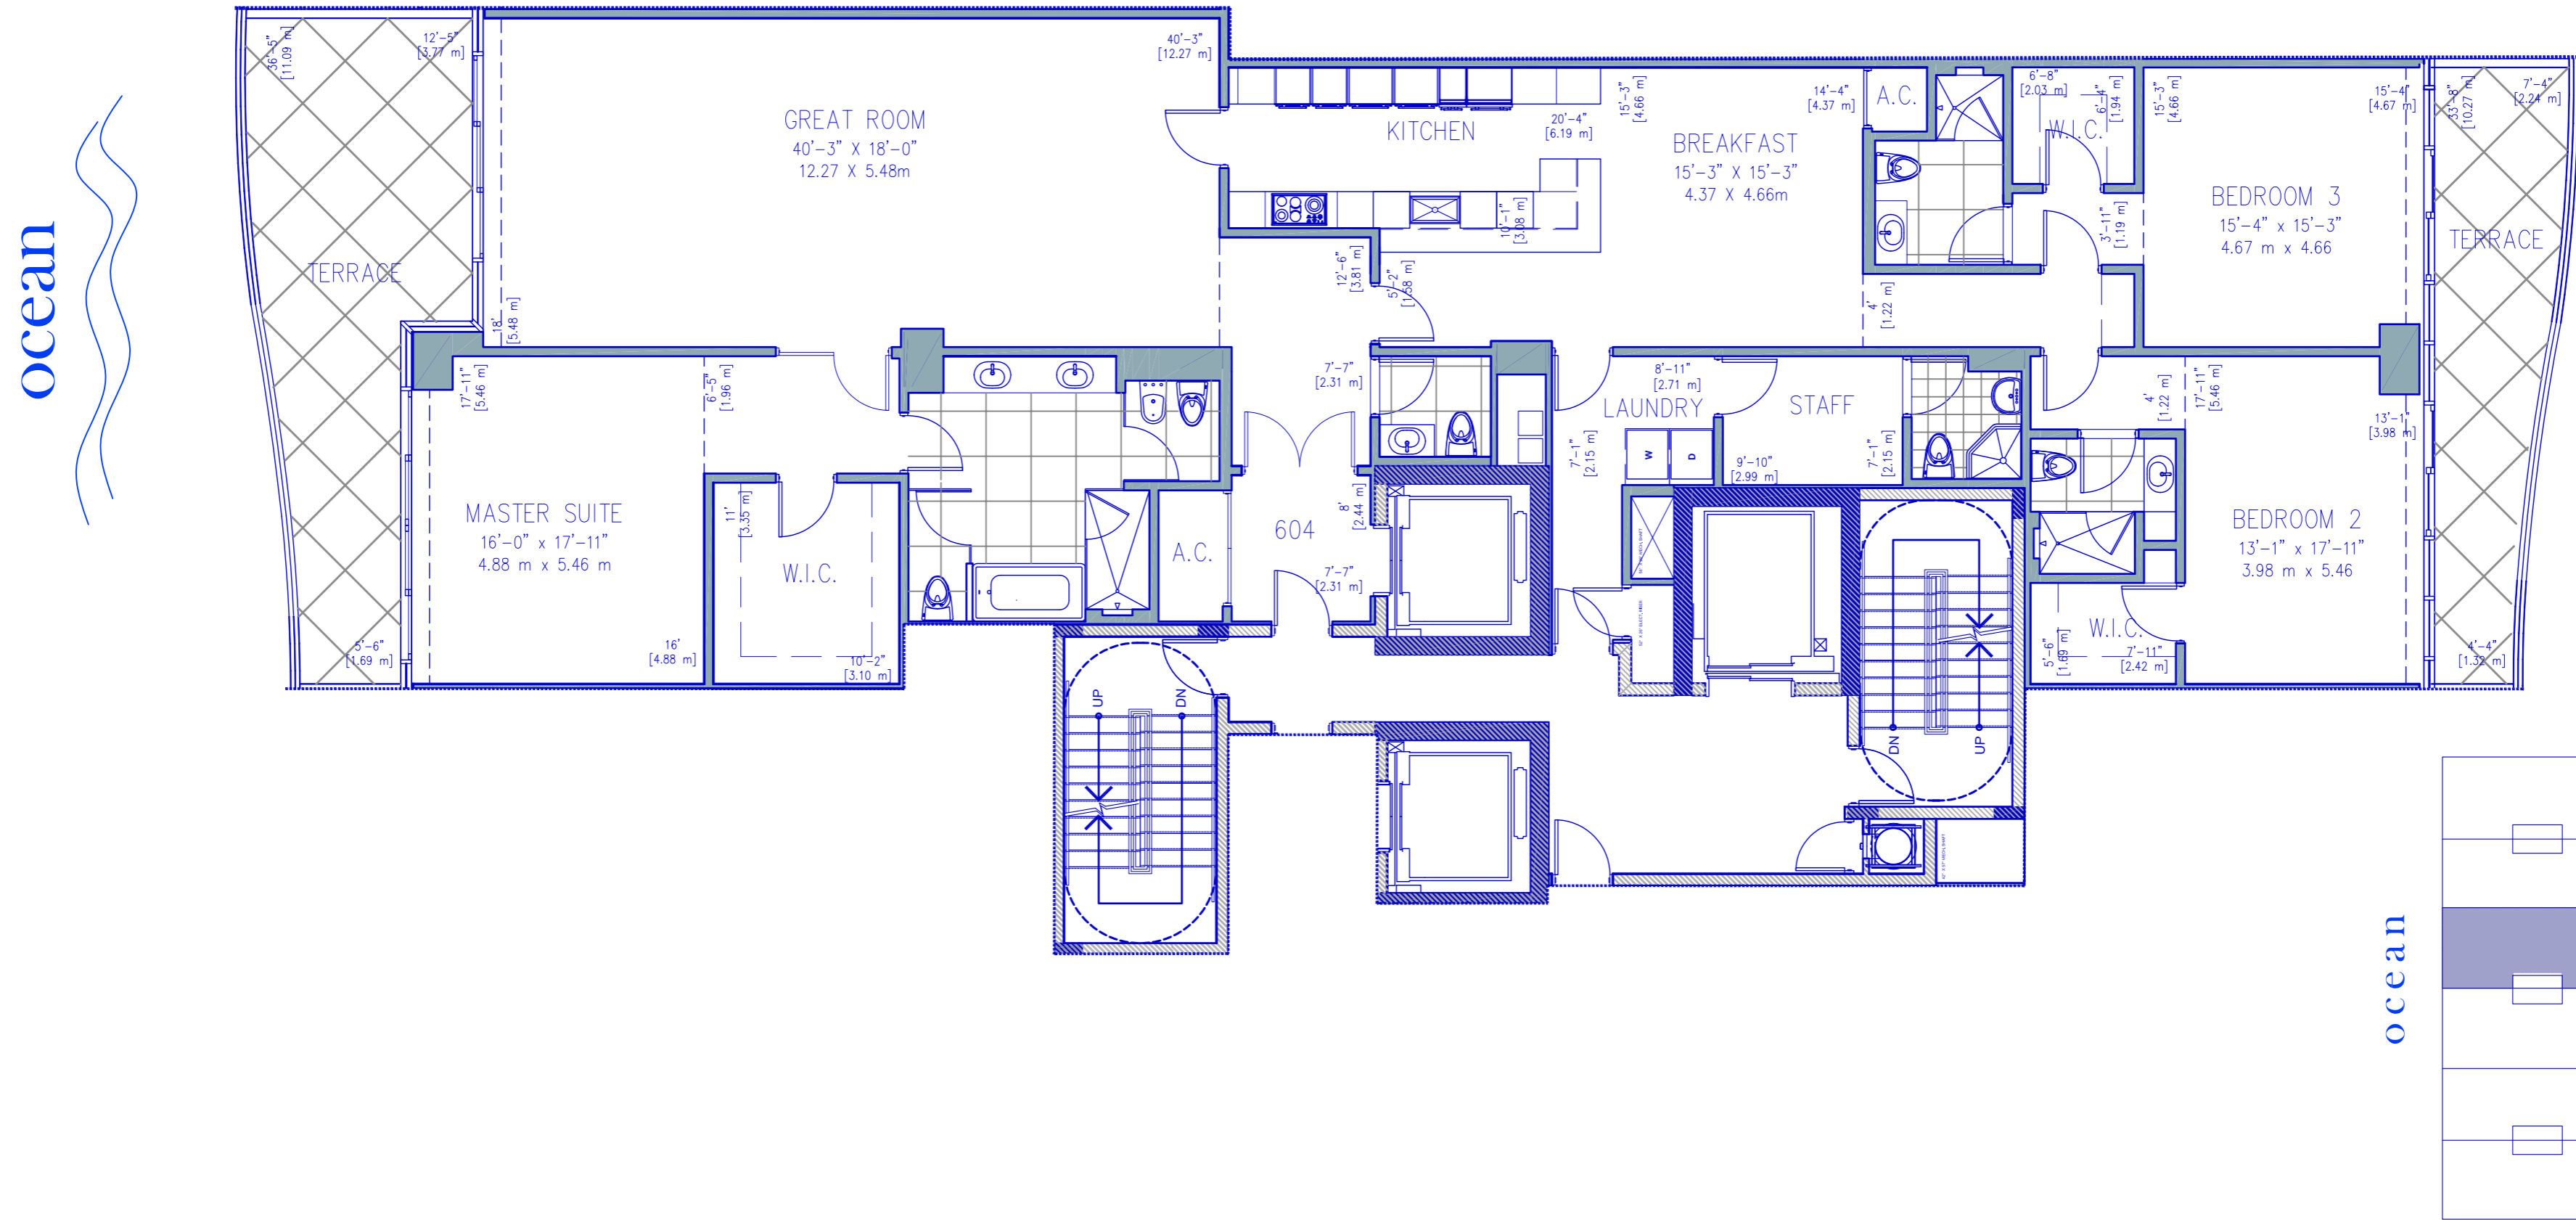

604

RESIDENCE

RESIDENCE	3,378.00 sq. ft.	313.82 sq. mt.
TERRACE	565.00 sq. ft.	52.49 sq. mt.
Total:	3,943.00 sq. ft.	366.31 sq. mt.

CHATEAU
OCEAN RESIDENCES